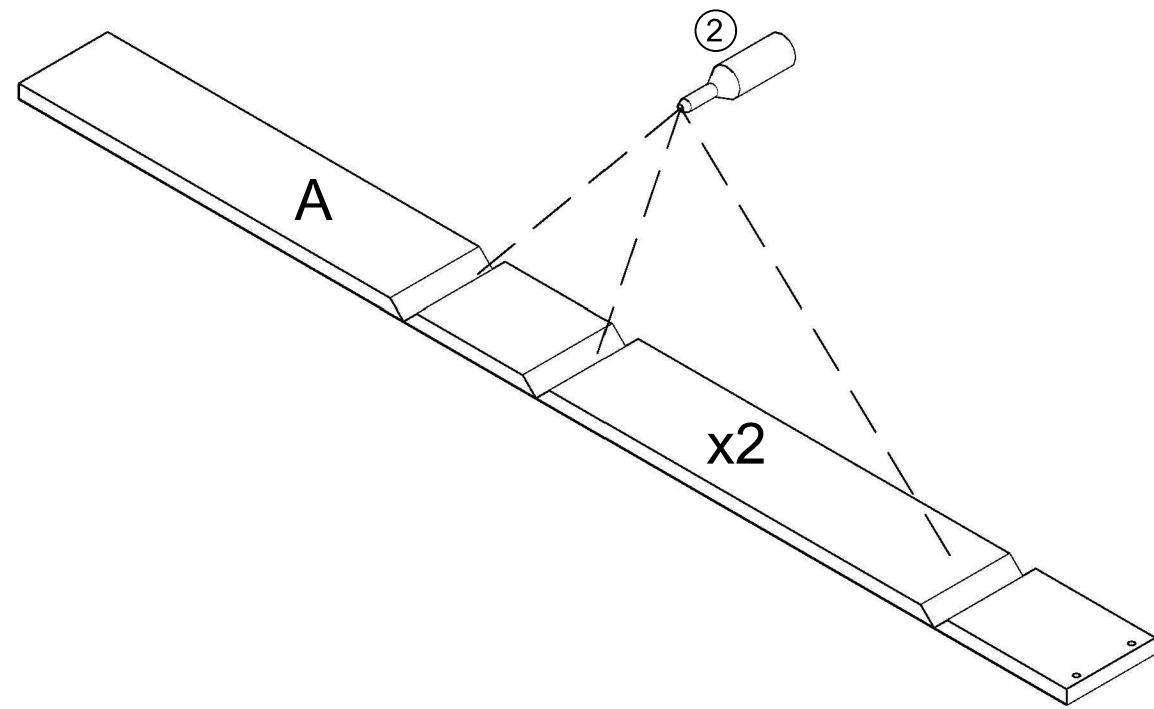

2 PATA "BO" 8x12x35 cm

A MCA4318 x2 948 x 80 x 12

1

2 PATA "BO" 8x12x35 cm

① x4 MTR0793 5x50	② x1 MCL0090	③ x4 MVA1251
④ x1 MVA0855	⑤ x4 MSP0135	⑥ x8 MVA2476