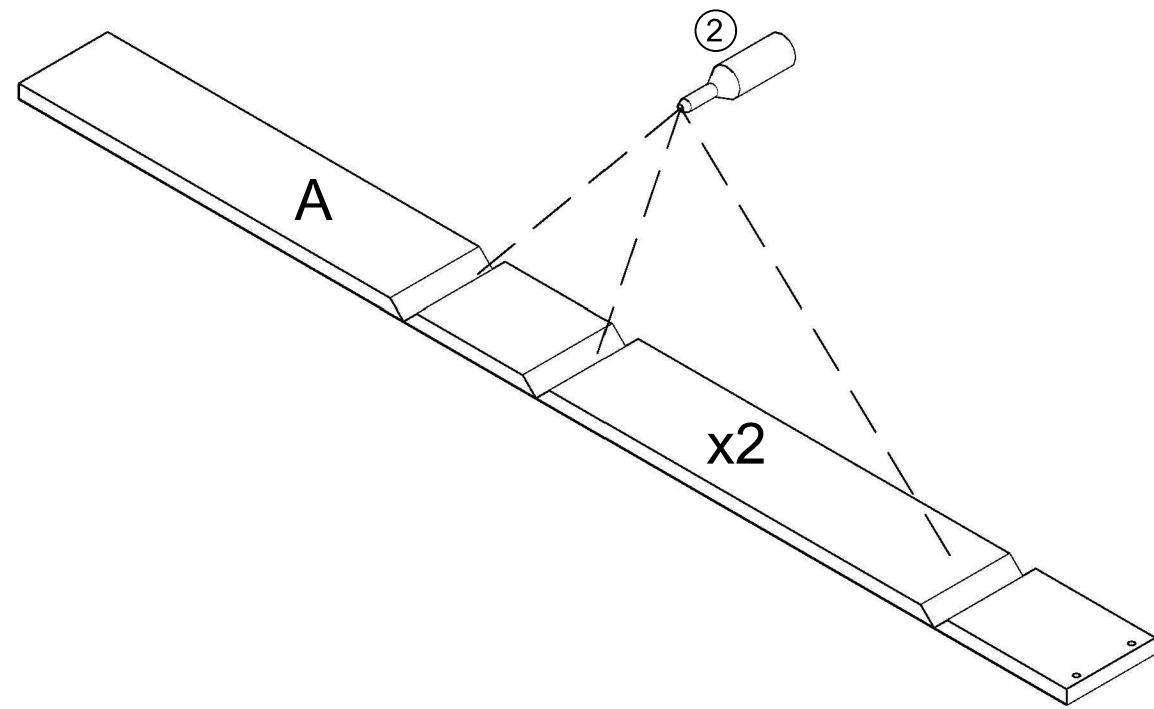

2 PATA "BO" 8x12x35 cm

A MCA4318 x2 948 x 80 x 12

1

2 PATA "BO" 8x12x35 cm

①	x4 MTR0793 5x50	②	x1 MCL0090	③	x4 MVA1251
④	x1 MVA0855	⑤	x4 MSP0135	⑥	x8 MVA2476