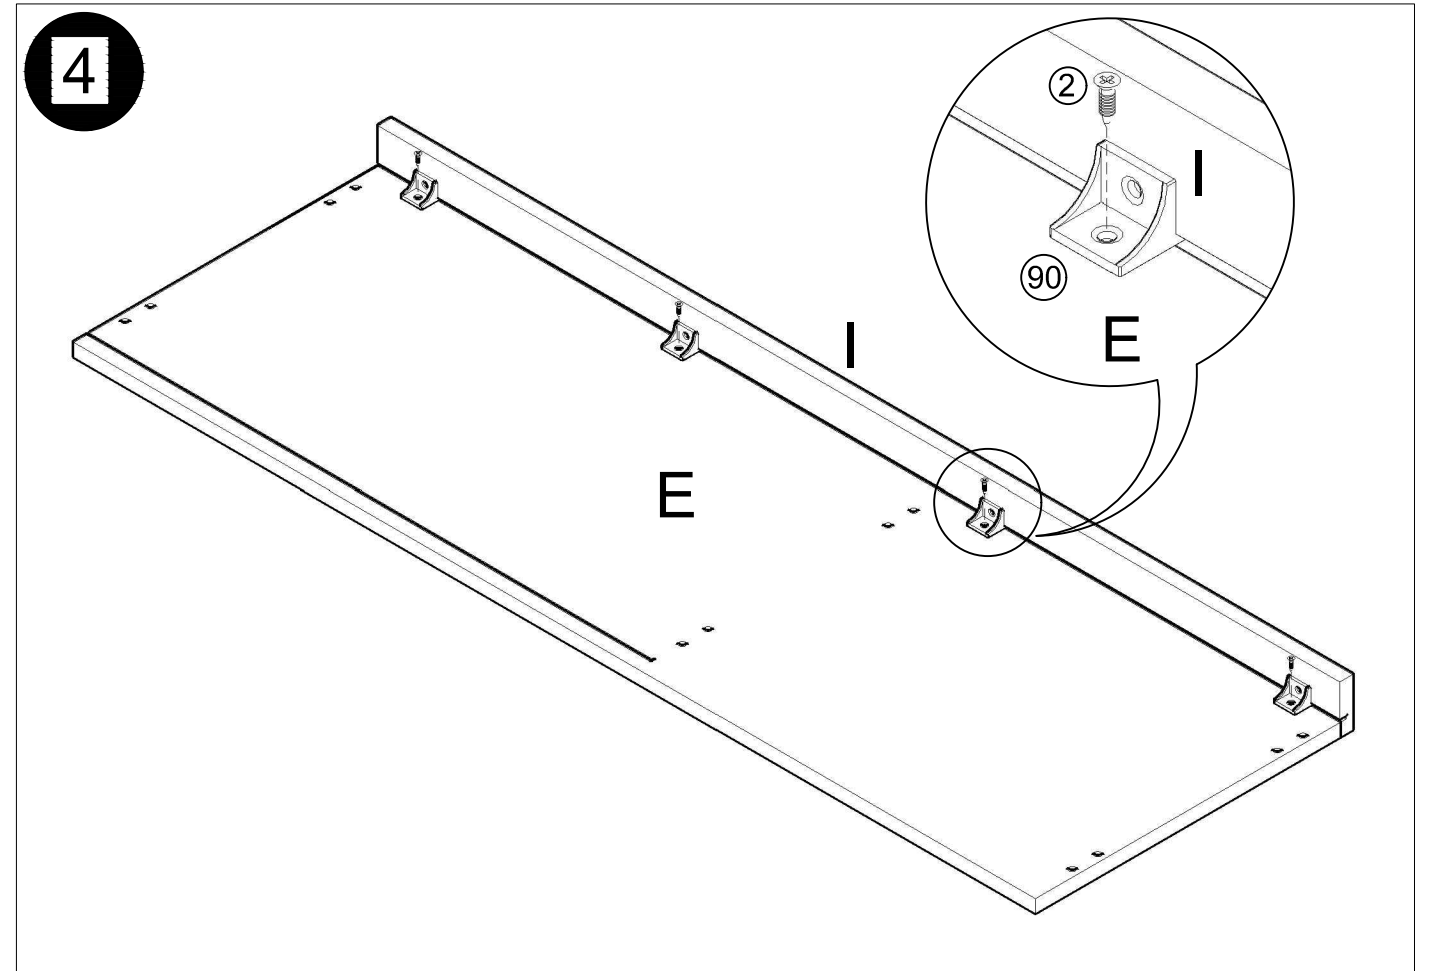

MÓDULO TV 1PTA.+HUECO 120x40 cm