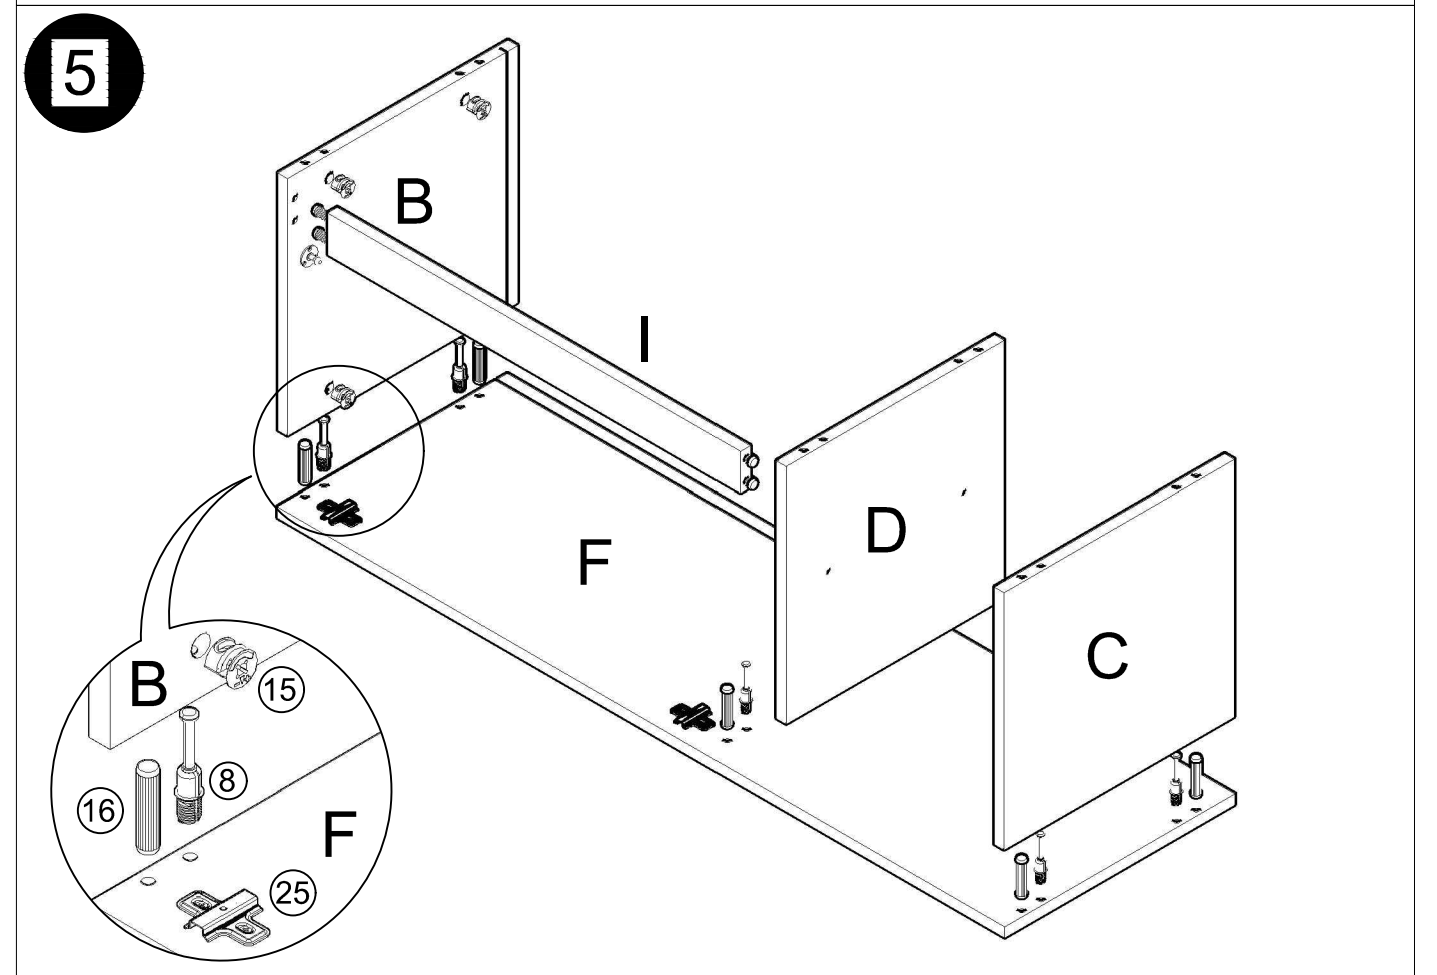

MÓDULO TV 1PTA.+HUECO 120x40 cm