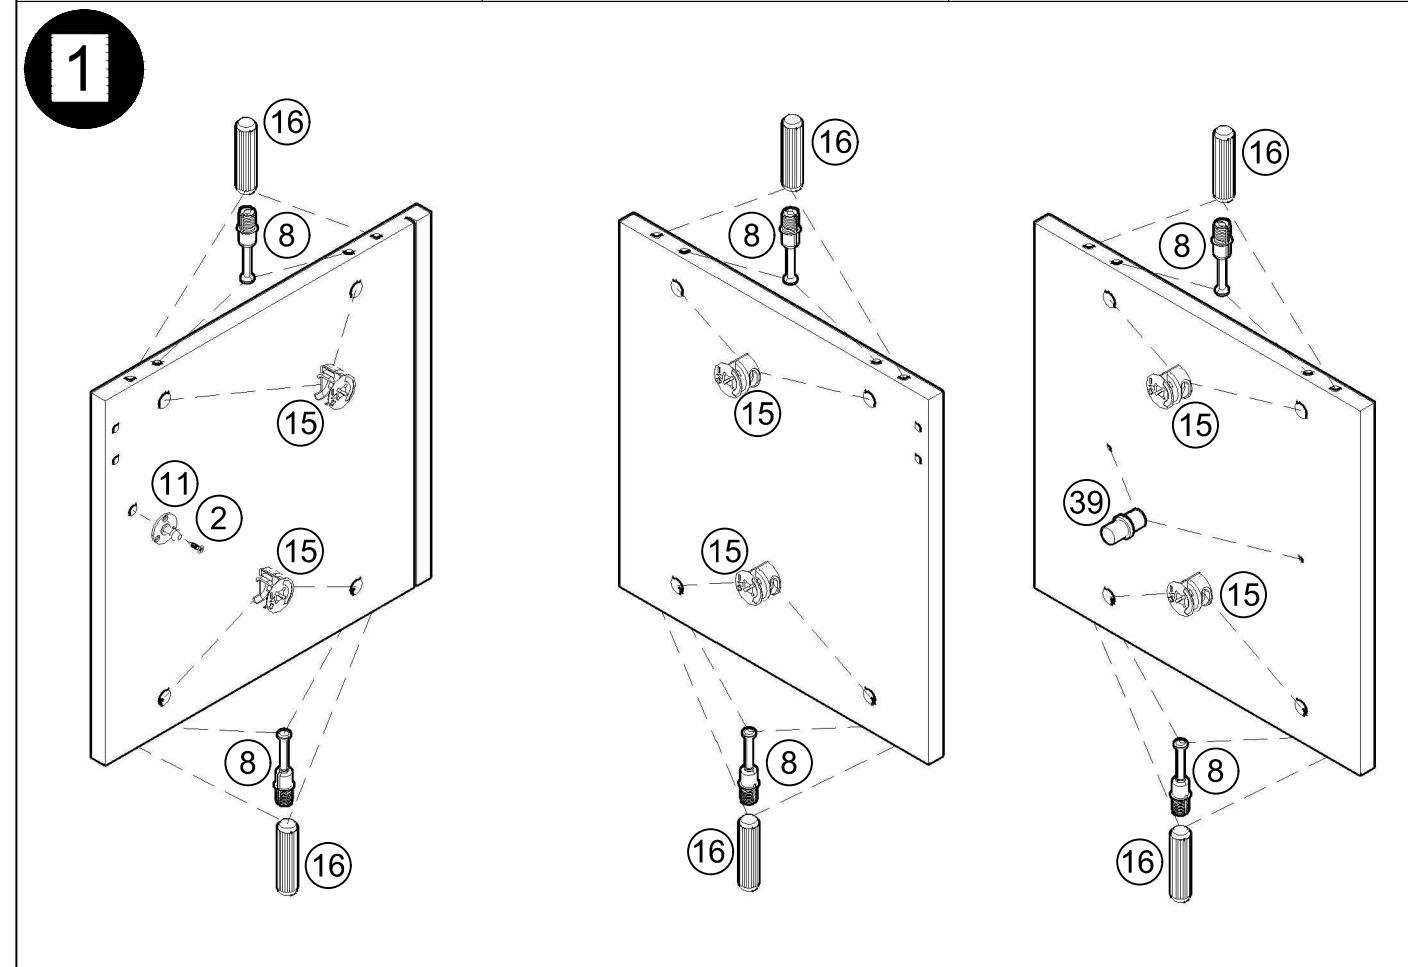

MÓDULO TV 1PTA.+HUECO 120x40 cm

②	 MTR0420 3,5x15	x21	③	 MTR0610	x4	⑧	 MTR0715	x12
⑨	 MBB0266	x1	⑩	 MBB0262	x1	⑪	 MBB0263	x1
⑮	 MTR0720	x12	⑯	 MVA0090	x16	⑰	 MTA0020	x6
⑳	 MBB0403	x2	㉘	 MBB0402	x2	㉙	 MTR0630	x4
⑨①	 MVA1864	x4	⑨②	 MVA0971	x6	⑤⑨	 MVA1736	x4