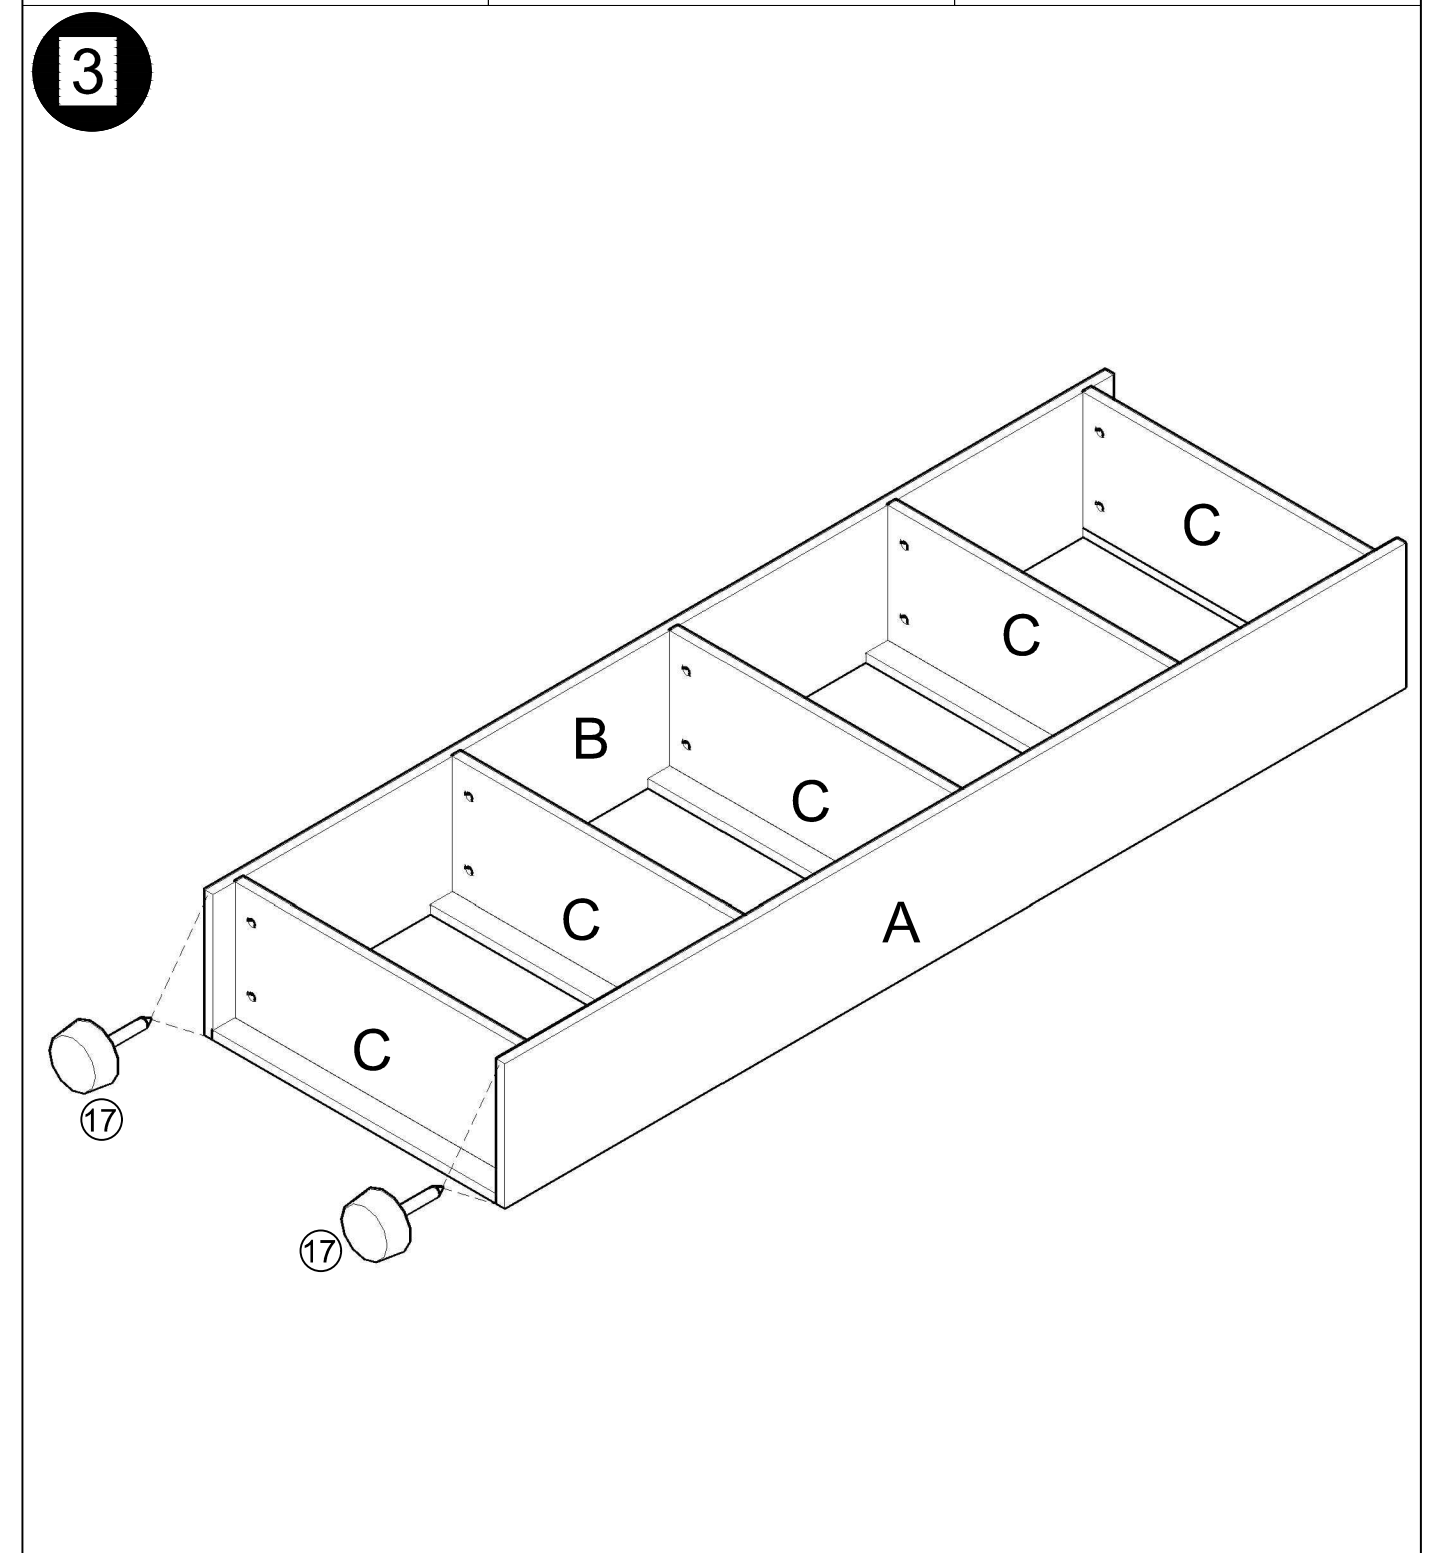

8		x20	15		x20	16		x40
		MTR0715			MTR0720			MVA0090
17		x4	59		x20	92		x1
		MTA0020			MVA1736			MVA2387